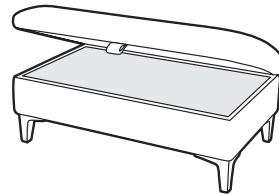

Swivel Chair
H:97 x W:64 x D:86cm

COMBINATIONS

Cover

• Fabric only
(wide selection available prices may vary)

Leg Finish

- Light Oak
- Walnut Finish
- Satin Nickel

Accent Chair Arm Finish

- Light Oak
- Walnut

Legged Ottoman
H:40 x W:100x D:57cm

Storage Stool (Glides)
H:41 x W:64x D:58cm

Footstool (Glides)
H:38 x W:64x D:58cm

(NB: All sizes are approximate, and manufacturers may make minor changes to specifications) Please allow tolerance of +/- 25mm (1")