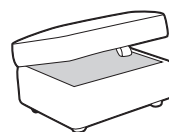

Swivel Chair
H:97 x W:64 x D:86cm

COMBINATIONS

Cover

• Fabric only
(wide selection available prices may vary)

Leg Finish

- Light Oak
- Walnut Finish
- Satin Nickel

Accent Chair Arm Finish

- Light Oak
- Walnut

Legged Ottoman
H:40 x W:100x D:57cm

Storage Stool (Glides)
H:41 x W:64x D:58cm

Footstool (Glides)
H:38 x W:64x D:58cm

(NB: All sizes are approximate, and manufacturers may make minor changes to specifications) Please allow tolerance of +/- 25mm (1")