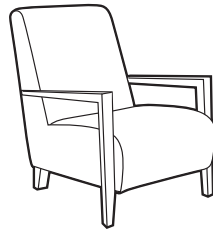

Grand Sofa
H:93 x W:224 x D:98cm

Three Seater Sofa
H:93 x W:201 x D:98cm

Two Seater Sofa
H:93 x W:180 x D:98cm

Snuggler
H:93 x W:136 x D:98cm

Chair
H:96 x W:95 x D:96cm
(Arm Height 66cm)

Accent Chair
H:90 x W:70 x D:90cm

Swivel Chair
H:97 x W:64 x D:86cm

COMBINATIONS

Cover

• Fabric only
(wide selection available prices may vary)

Leg Finish

- Light Oak
- Walnut Finish
- Satin Nickel

Accent Chair Arm Finish

- Light Oak
- Walnut