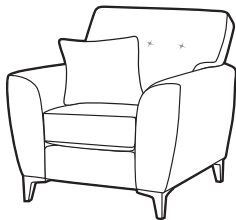

Grand Sofa
H:93 x W:224 x D:98cm

Three Seater Sofa
H:93 x W:201 x D:98cm

Two Seater Sofa
H:93 x W:180 x D:98cm

Snuggler
H:93 x W:136 x D:98cm

Chair
H:96 x W:95 x D:96cm
(Arm Height 66cm)

Accent Chair
H:90 x W:70 x D:90cm

Swivel Chair
H:97 x W:64 x D:86cm

COMBINATIONS

Cover

• Fabric only
(wide selection available prices may vary)

Leg Finish

- Light Oak
- Walnut Finish
- Satin Nickel

Accent Chair Arm Finish

- Light Oak
- Walnut