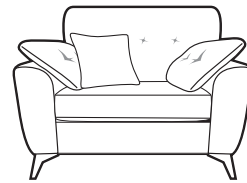

SANTIAGO

SANTIAGO

The Santiago collection combines retro design elements with modern accents for an eclectic, vibrant feel, making it a great suite for both the contemporary or more traditional home. With a deep button back and relaxed cushioned arms, the Santiago is perfect for relaxing into at the end of a busy day. Available to order in an extensive range of fabrics. All items in the Santiago range are designed and manufactured with meticulous attention to detail, using the finest quality material, by skilled master craftsmen.

Grand Sofa
H:93 x W:224 x D:98cm

Three Seater Sofa
H:93 x W:201 x D:98cm

Two Seater Sofa
H:93 x W:180 x D:98cm

Snuggler
H:93 x W:136 x D:98cm

Chair
H:96 x W:95 x D:96cm
(Arm Height 66cm)

Accent Chair
H:90 x W:70 x D:90cm