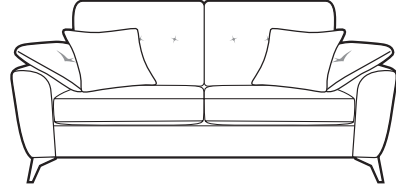

SANTIAGO

SANTIAGO

The Santiago collection combines retro design elements with modern accents for an eclectic, vibrant feel, making it a great suite for both the contemporary or more traditional home. With a deep button back and relaxed cushioned arms, the Santiago is perfect for relaxing into at the end of a busy day. Available to order in an extensive range of fabrics. All items in the Santiago range are designed and manufactured with meticulous attention to detail, using the finest quality material, by skilled master craftsmen.

Grand Sofa
H:93 x W:224 x D:98cm

Three Seater Sofa
H:93 x W:201 x D:98cm

Two Seater Sofa
H:93 x W:180 x D:98cm

Snuggler
H:93 x W:136 x D:98cm

Chair
H:96 x W:95 x D:96cm
(Arm Height 66cm)

Accent Chair
H:90 x W:70 x D:90cm