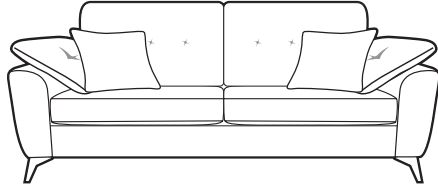

SANTIAGO

SANTIAGO

The Santiago collection combines retro design elements with modern accents for an eclectic, vibrant feel, making it a great suite for both the contemporary or more traditional home. With a deep button back and relaxed cushioned arms, the Santiago is perfect for relaxing into at the end of a busy day. Available to order in an extensive range of fabrics. All items in the Santiago range are designed and manufactured with meticulous attention to detail, using the finest quality material, by skilled master craftsmen.

Grand Sofa
H:93 x W:224 x D:98cm

Three Seater Sofa
H:93 x W:201 x D:98cm

Two Seater Sofa
H:93 x W:180 x D:98cm

Snuggler
H:93 x W:136 x D:98cm

Chair
H:96 x W:95 x D:96cm
(Arm Height 66cm)

Accent Chair
H:90 x W:70 x D:90cm