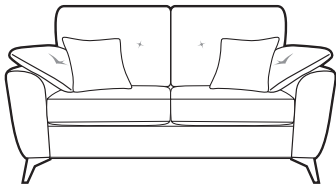

SANTIAGO

SANTIAGO

The Santiago collection combines retro design elements with modern accents for an eclectic, vibrant feel, making it a great suite for both the contemporary or more traditional home. With a deep button back and relaxed cushioned arms, the Santiago is perfect for relaxing into at the end of a busy day. Available to order in an extensive range of fabrics. All items in the Santiago range are designed and manufactured with meticulous attention to detail, using the finest quality material, by skilled master craftsmen.

Grand Sofa
H:93 x W:224 x D:98cm

Three Seater Sofa
H:93 x W:201 x D:98cm

Two Seater Sofa
H:93 x W:180 x D:98cm

Snuggler
H:93 x W:136 x D:98cm

Chair
H:96 x W:95 x D:96cm
(Arm Height 66cm)

Accent Chair
H:90 x W:70 x D:90cm